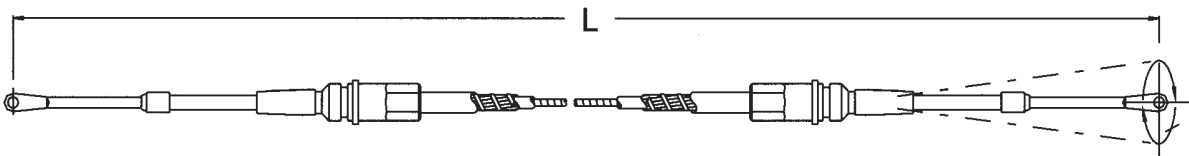

Automotive Shift Specialty Cables

Replacements for popular brand shift cables.

Order Code: X = 3 for Carbon Steel, X = 4 for Stainless Steel; L = Length

B&M® Shift Part No. CA248-X-L

Dodge® Motor Home Part No. CA249-X-L

Hurst® Shift Part No. CA273-X-L

Hurst® Shift Part No. CA274-X-L

Hurst® Shift Part No. CA275-X-L