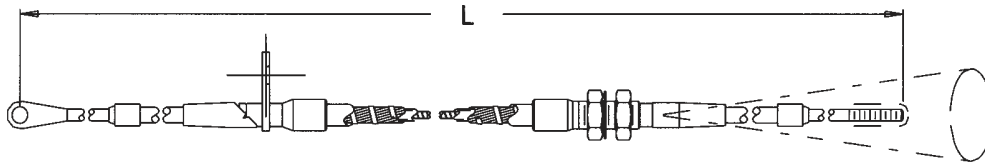

Automotive Shift Specialty Cables

Replacements for popular brand shift cables.

Order Code: X = 3 for Carbon Steel, X = 4 for Stainless Steel; L = Length

B&M® Shift Part No. CA248-X-L

Dodge® Motor Home Part No. CA249-X-L

Hurst® Shift Part No. CA273-X-L

Hurst® Shift Part No. CA274-X-L

Hurst® Shift Part No. CA275-X-L