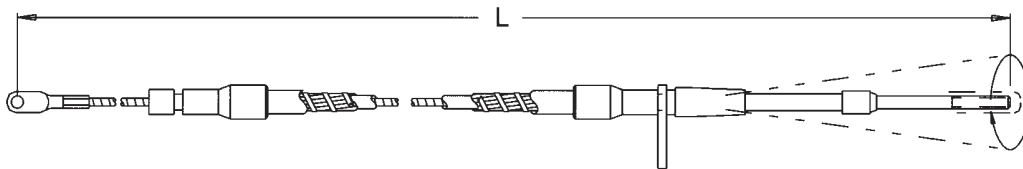

Automotive Shift Specialty Cables

Replacements for popular brand shift cables.

Order Code: X = 3 for Carbon Steel, X = 4 for Stainless Steel; L = Length

B&M® Shift Part No. CA248-X-L

Dodge® Motor Home Part No. CA249-X-L

Hurst® Shift Part No. CA273-X-L

Hurst® Shift Part No. CA274-X-L

Hurst® Shift Part No. CA275-X-L