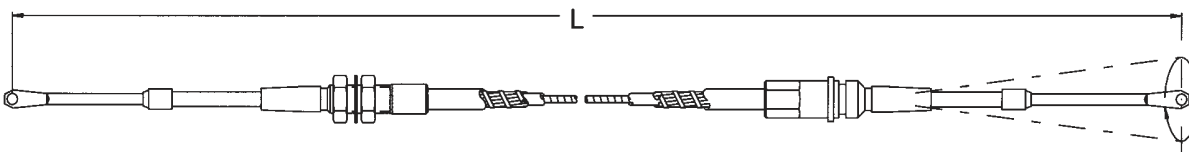

Automotive Shift Specialty Cables

Replacements for popular brand shift cables.

Order Code: X = 3 for Carbon Steel, X = 4 for Stainless Steel; L = Length

B&M® Shift Part No. CA248-X-L

Dodge® Motor Home Part No. CA249-X-L

Hurst® Shift Part No. CA273-X-L

Hurst® Shift Part No. CA274-X-L

Hurst® Shift Part No. CA275-X-L